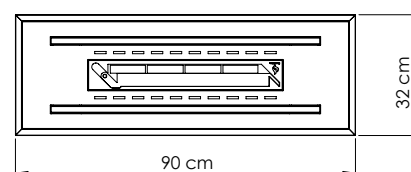

### Dimensions:

Weight: 40 kg

Design: Kjell Thomsen