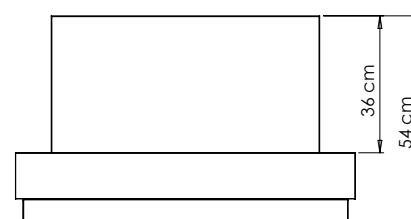

### Dimensions:

Weight: 40 kg

Design: Kjell Thomsen