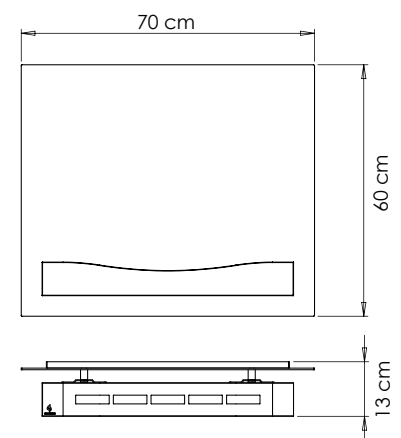

One filling of bioethanol will burn in average 4-8 hours depending on the air flow in the room.

Dimensions:

Weight: 11,3 kg

Design: Kjell Thomsen