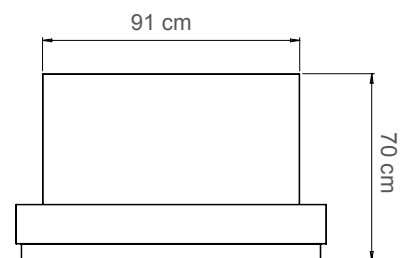

Design: Kjell Thomsen