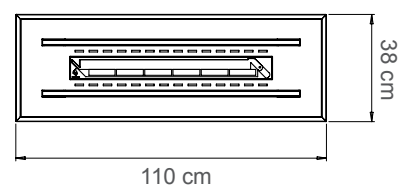

Design: Kjell Thomsen