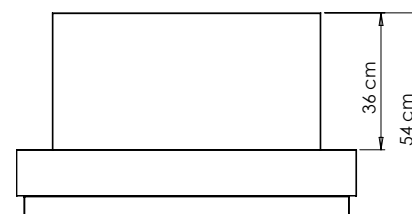

Dimensions:

Weight: 55 kg