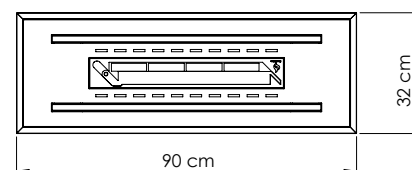

Dimensions:

Weight: 55 kg